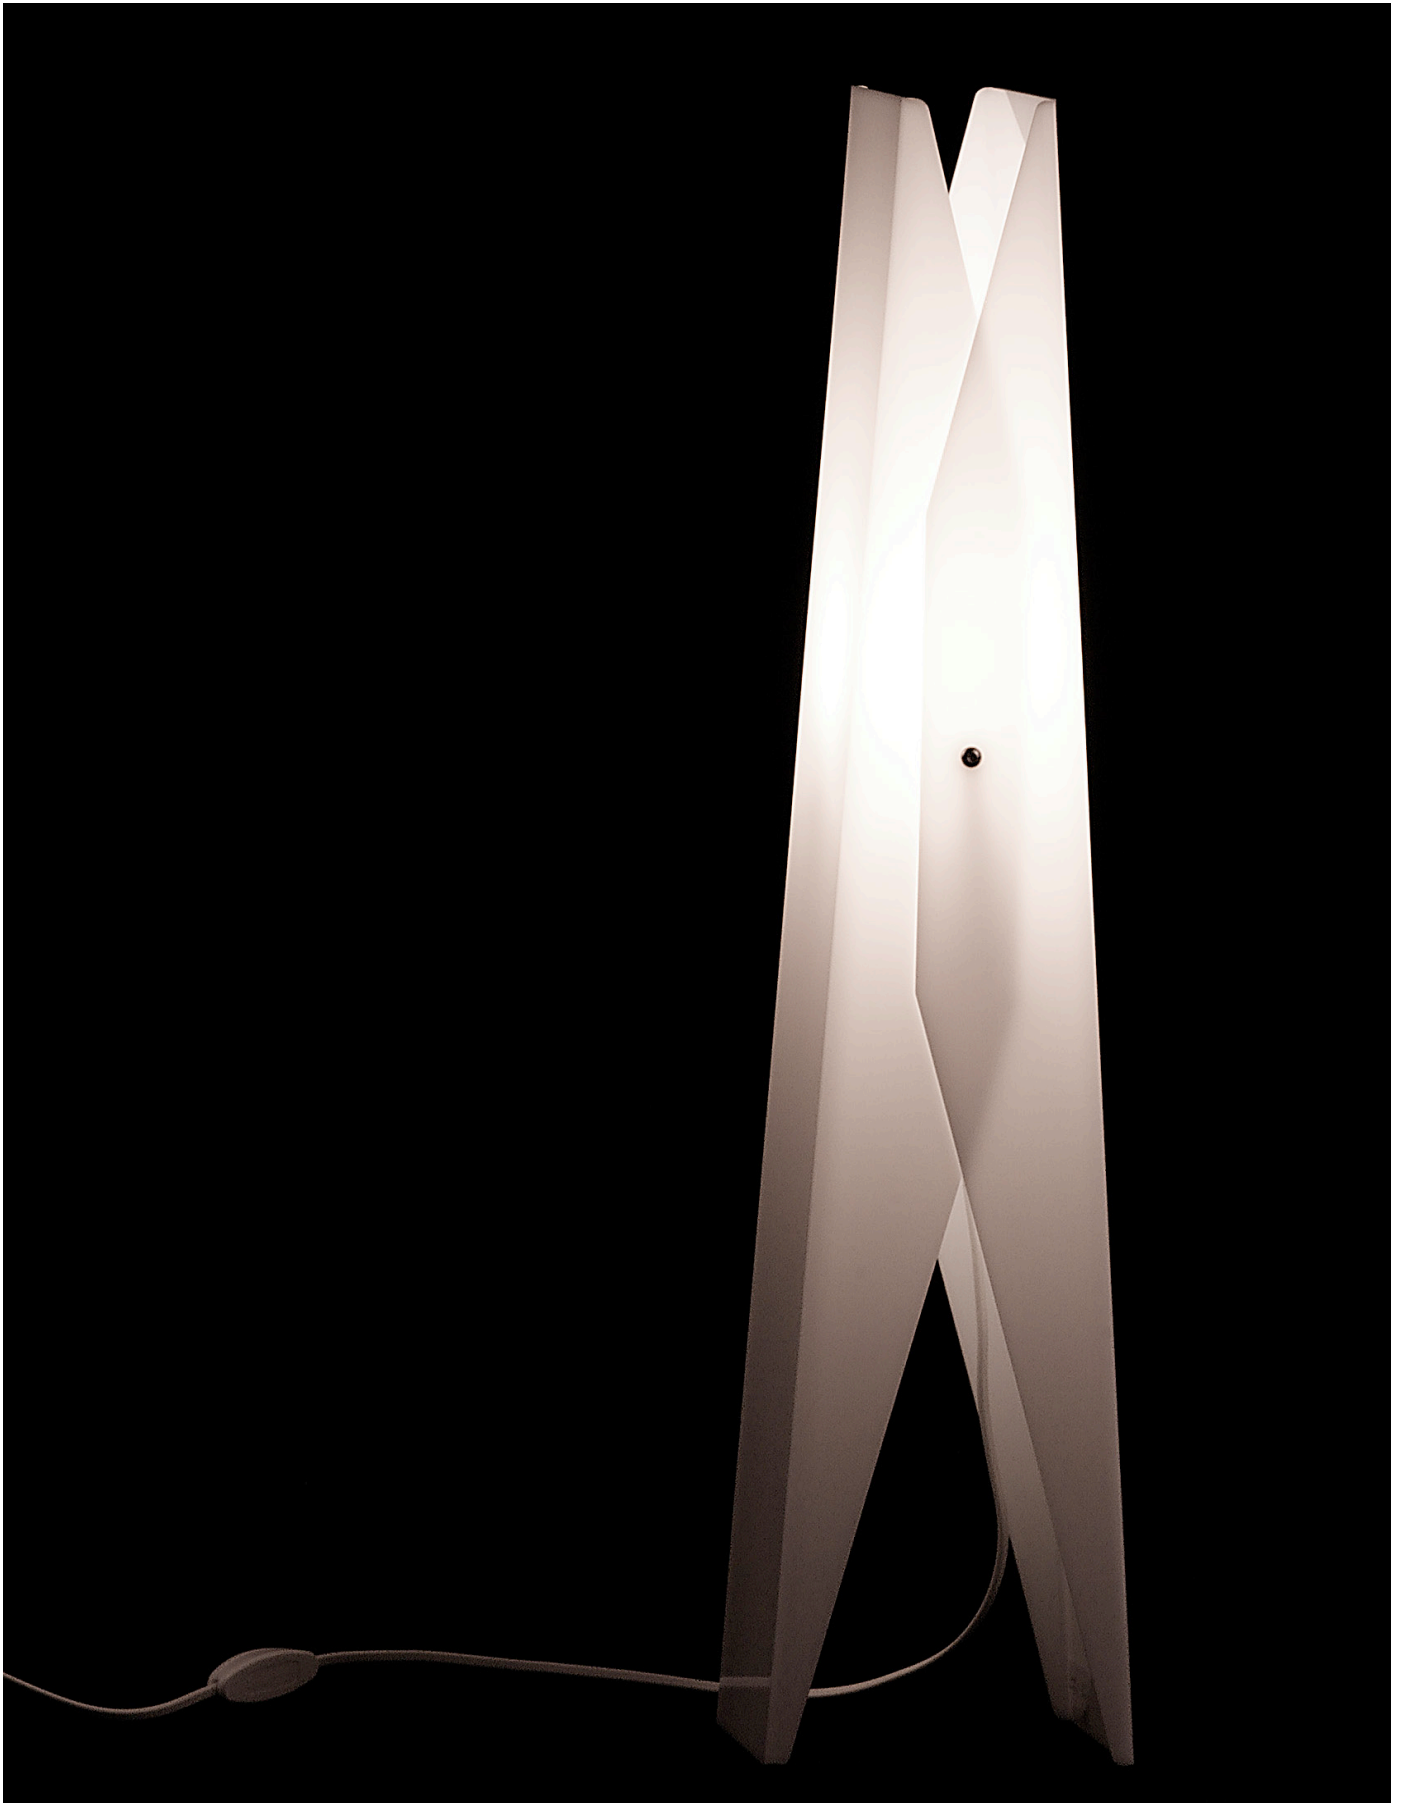

PEG designed by FormForYou 2009

bsweden
belysningsbolaget

"Everything around us is a source of inspiration and worth a second look. PegCollection is inspired by the clothes peg. When we create a product, our starting point is often something small, simple and very ordinary. Our ambition with PegCollection was to create a lamp that stirs recognition, giving the viewer an aha-experience. Not only a light source, the sculptural quality of PegCollection creates a strong personality, its boldly simple form allowing PegCollection to fit perfectly into both the home and public environment. "

Made of acrylic. Wall light with body in white laquered sheet metal. Flourescent light, bulb included.

	Article number	Total height mm	Max width		Bulb	Alternative bulb	Flex mm
Wall light	PEG70W	700	150		FDH24w	-	-
Table light	PEG40T	400	133		E14 11w	-	600+1500mm white
Table light	PEG70T	700	153		E14 11w	-	600+1500mm white
Floor light	PEG155F	1550	260		2*E27 30W	-	850+2500mm white