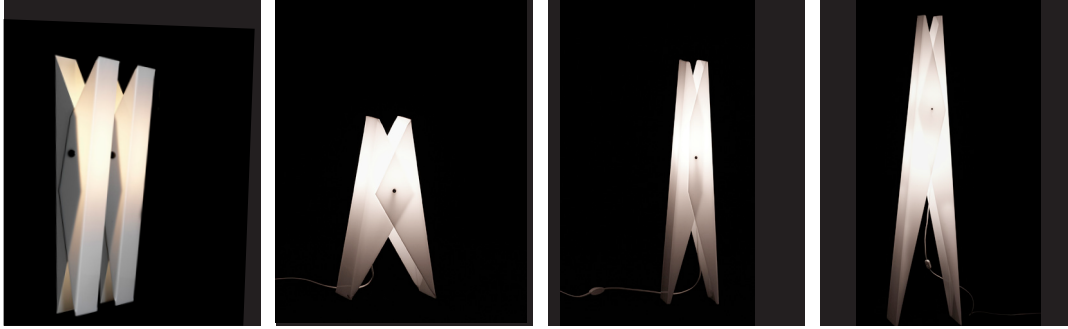

PEG designed by FormForYou 2009

bsweden
belysningsbolaget

"Everything around us is a source of inspiration and worth a second look. PegCollection is inspired by the clothes peg. When we create a product, our starting point is often something small, simple and very ordinary. Our ambition with PegCollection was to create a lamp that stirs recognition, giving the viewer an aha-experience. Not only a light source, the sculptural quality of PegCollection creates a strong personality, its boldly simple form allowing PegCollection to fit perfectly into both the home and public environment. "

Made of acrylic. Wall light with body in white laquered sheet metal. Flourescent light, bulb included.

	Article number	Total height mm	Max width		Bulb	Alternative bulb	Flex mm
Wall light	PEG70W	700	150		FDH24w	-	-
Table light	PEG40T	400	133		E14 11w	-	600+1500mm white
Table light	PEG70T	700	153		E14 11w	-	600+1500mm white
Floor light	PEG155F	1550	260		2*E27 30W	-	850+2500mm white